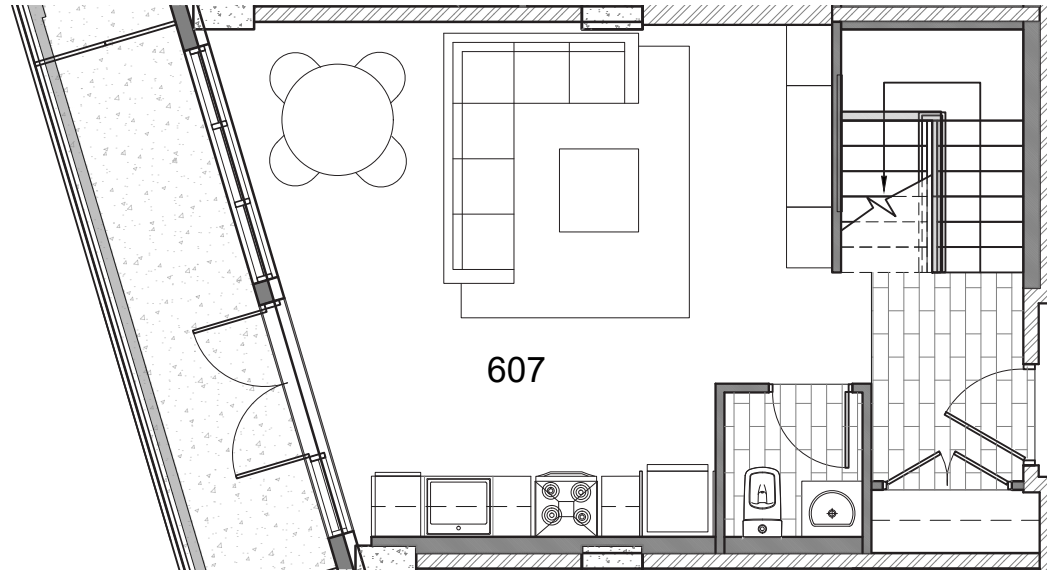

GRAFTON PARK

For Leasing Inquires
902-491-2910
902-423-2279
www.graftonparkliving.ca

Loft Unit
606
2 BR
2 Bath
935 Sq Ft
2 storey

GREENWOOD LANE INC.
developing real estate relationships
Property Manager

GRAFTON PARK

For Leasing Inquires
902-491-2910
902-423-2279
www.graftonparkliving.ca

GREENWOOD LANE INC.
developing real estate relationships
Property Manager

Loft Unit
607
2 BR
2 Bath
810 Sq Ft
2 storey