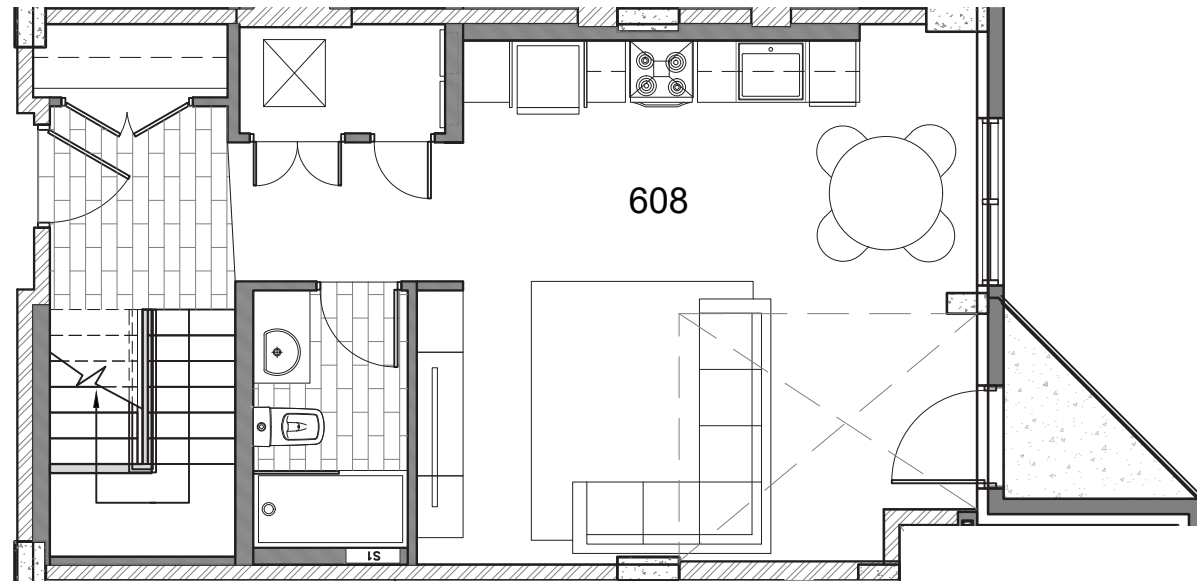

GRAFTON PARK

For Leasing Inquires
902-491-2910
902-423-2279
www.graftonparkliving.ca

GREENWOOD LANE INC.
developing real estate relationships
Property Manager

Loft Unit
607
2 BR
2 Bath
810 Sq Ft
2 storey

GRAFTON PARK

For Leasing Inquires
902-491-2910
902-423-2279
www.graftonparkliving.ca

Loft Unit
608
2 BR
2 Bath
925 Sq Ft
2 storey

GRAFTON PARK

For Leasing Inquires
902-491-2910
902-423-2279
www.graftonparkliving.ca