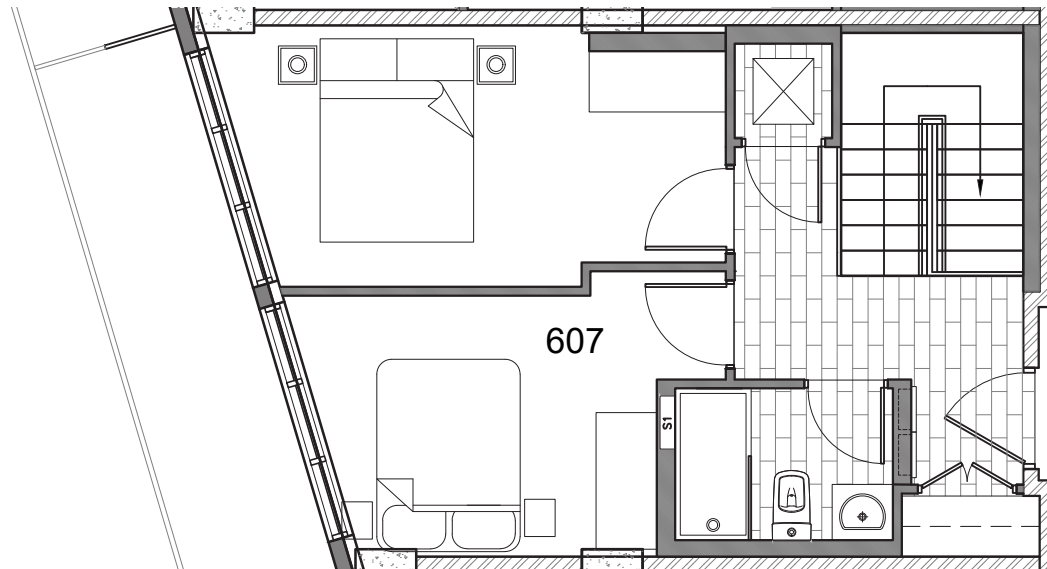

GRAFTON PARK

For Leasing Inquires
902-491-2910
902-423-2279
www.graftonparkliving.ca

Loft Unit
606
2 BR
2 Bath
935 Sq Ft
2 storey

GREENWOOD LANE INC.
developing real estate relationships
Property Manager

GRAFTON PARK

For Leasing Inquires
902-491-2910
902-423-2279
www.graftonparkliving.ca

GREENWOOD LANE INC.
developing real estate relationships
Property Manager

Loft Unit
607
2 BR
2 Bath
810 Sq Ft
2 storey