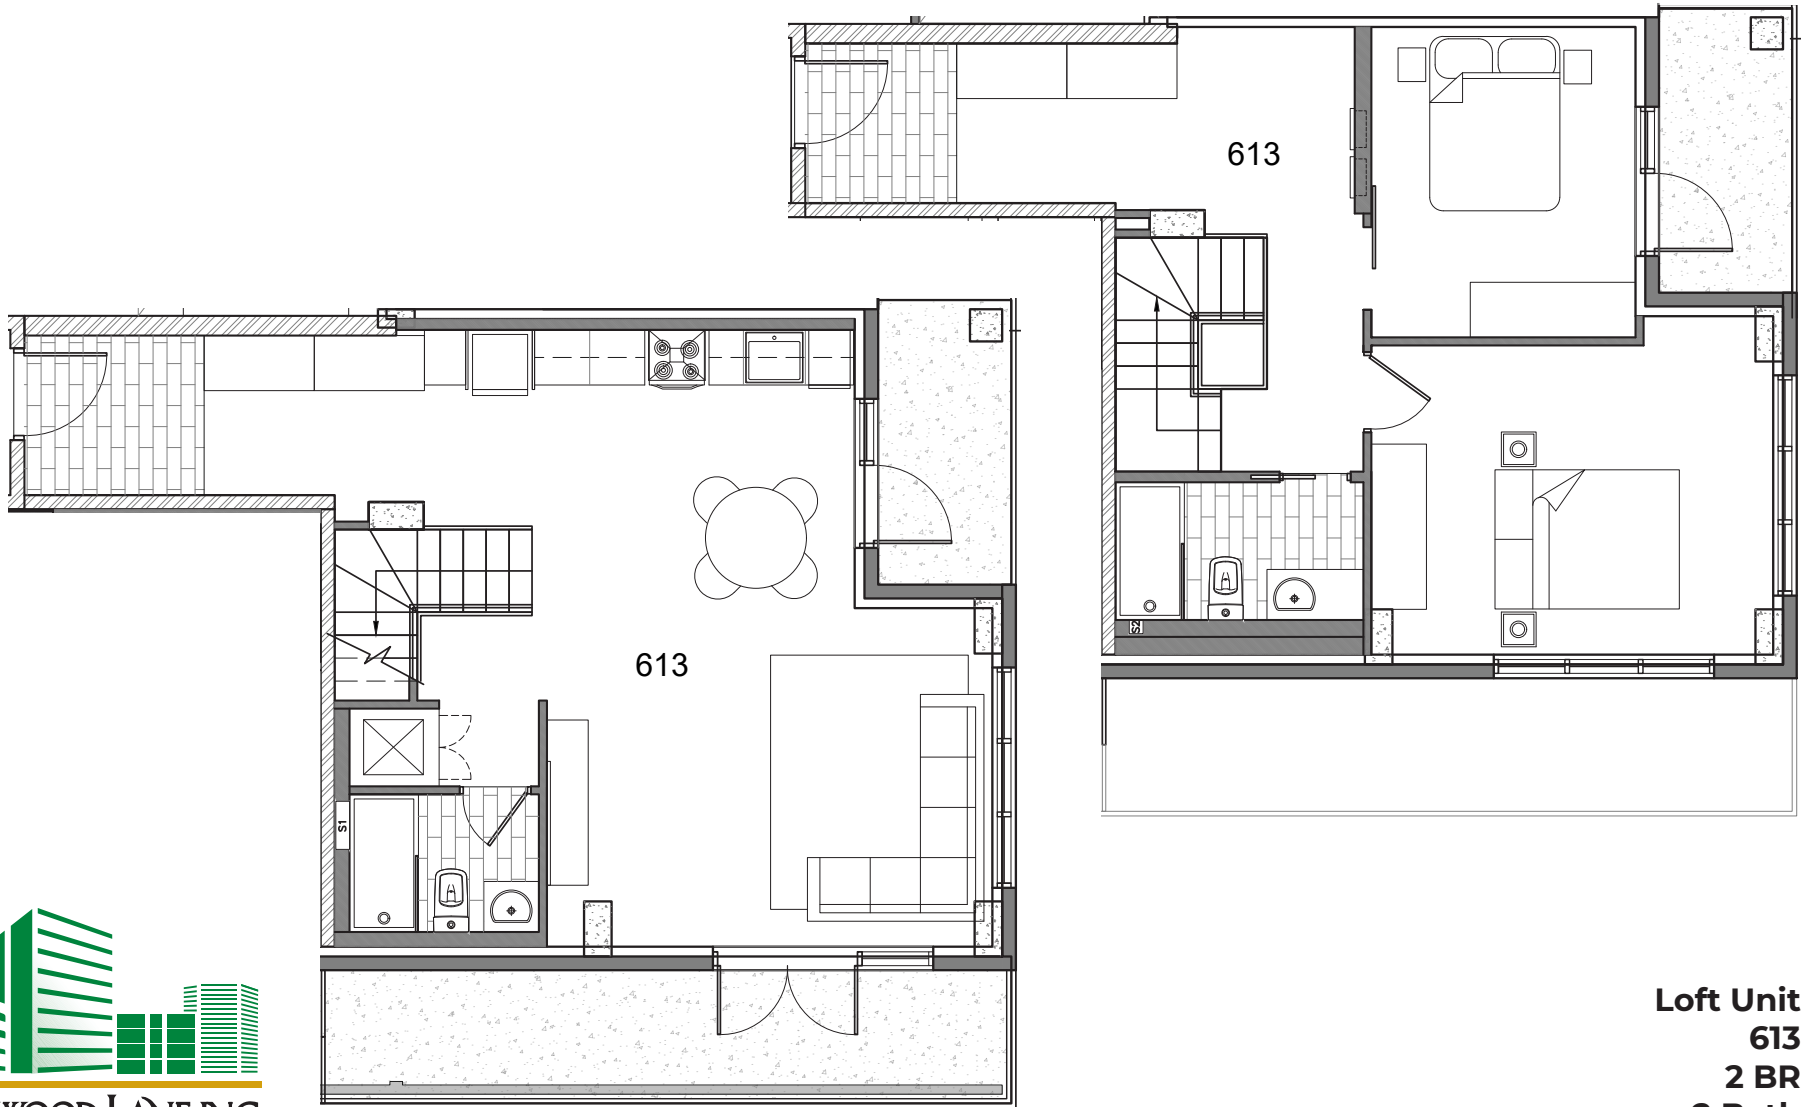

GRAFTON PARK

For Leasing Inquires
902-491-2910
902-423-2279
www.graftonparkliving.ca

GREENWOOD LANE INC.

developing real estate relationships

Property Manager

Loft Unit
613
2 BR
2 Bath
1075 Sq Ft
2 storey