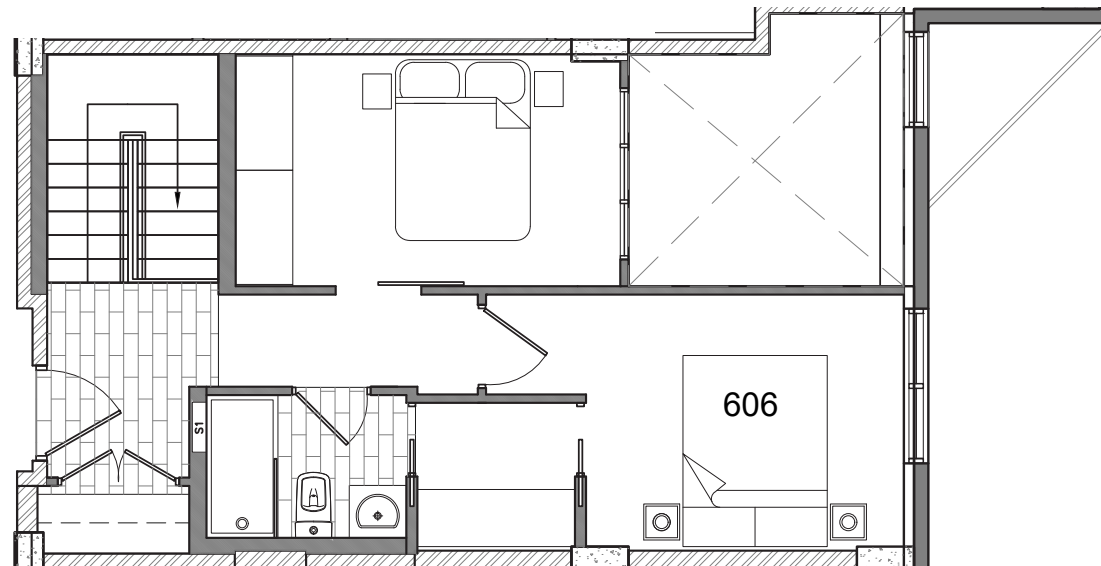

GRAFTON PARK

For Leasing Inquires
902-491-2910
902-423-2279
www.graftonparkliving.ca

Loft Unit
606
2 BR
2 Bath
935 Sq Ft
2 storey

GREENWOOD LANE INC.
developing real estate relationships
Property Manager

GRAFTON PARK

For Leasing Inquires
902-491-2910
902-423-2279
www.graftonparkliving.ca

GREENWOOD LANE INC.
developing real estate relationships
Property Manager

Loft Unit
607
2 BR
2 Bath
810 Sq Ft
2 storey