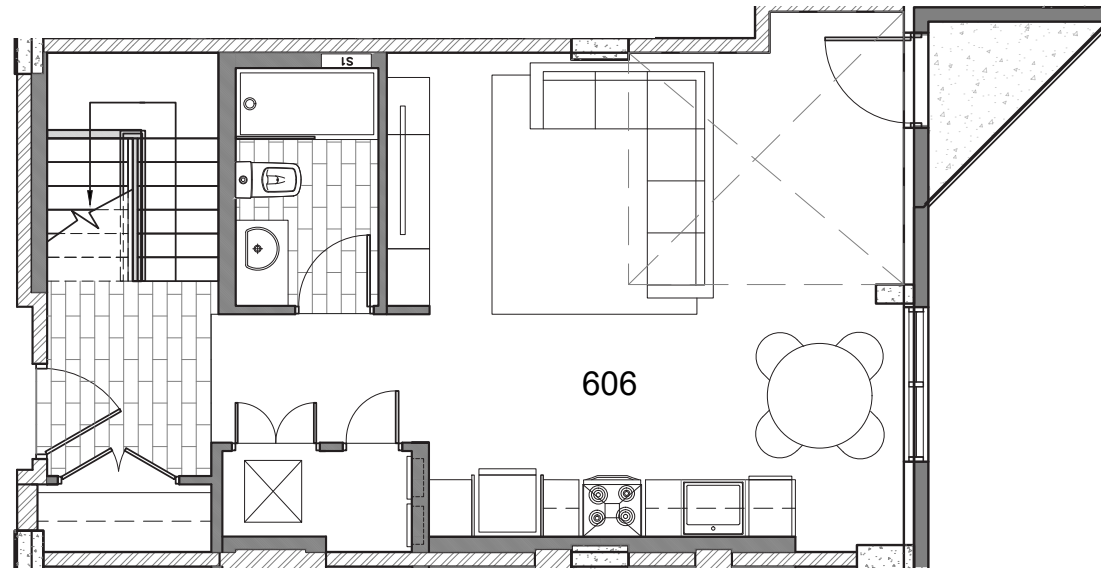

GRAFTON PARK

For Leasing Inquires
902-491-2910
902-423-2279
www.graftonparkliving.ca

Loft Unit
606
2 BR
2 Bath
935 Sq Ft
2 storey

GREENWOOD LANE INC.
developing real estate relationships
Property Manager

GRAFTON PARK

For Leasing Inquires
902-491-2910
902-423-2279
www.graftonparkliving.ca

GREENWOOD LANE INC.
developing real estate relationships
Property Manager

Loft Unit
607
2 BR
2 Bath
810 Sq Ft
2 storey