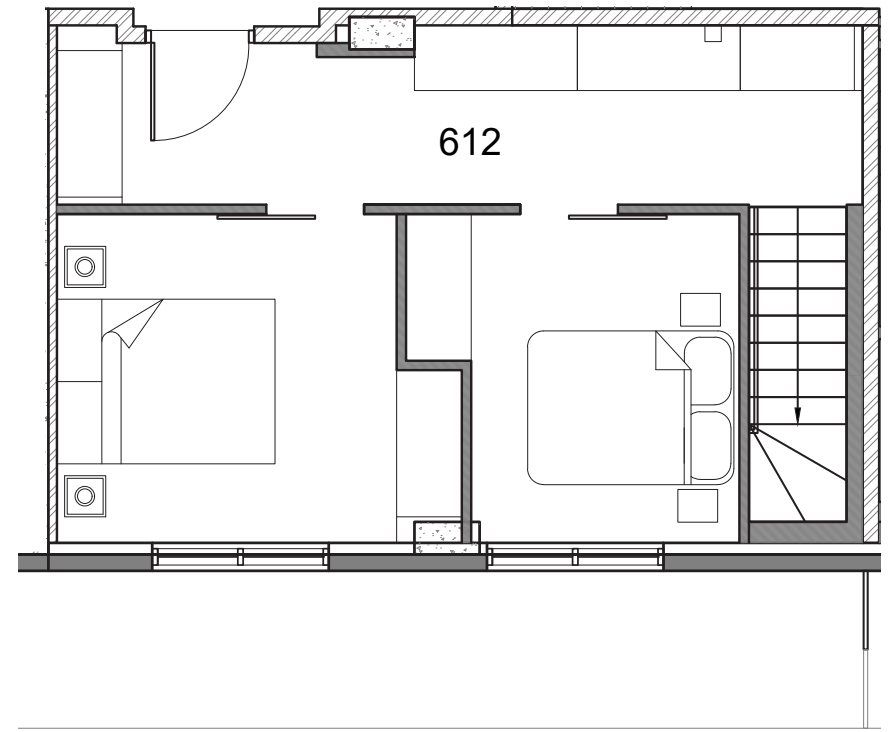

GRAFTON PARK

For Leasing Inquires
902-491-2910
902-423-2279
www.graftonparkliving.ca

Loft Unit
608
2 BR
2 Bath
925 Sq Ft
2 storey

GRAFTON PARK

For Leasing Inquires
902-491-2910
902-423-2279
www.graftonparkliving.ca

GRAFTON PARK

For Leasing Inquires
902-491-2910
902-423-2279
www.graftonparkliving.ca

GREENWOOD LANE INC.

developing real estate relationships

Property Manager

Loft Unit
613
2 BR
2 Bath
1075 Sq Ft
2 storey