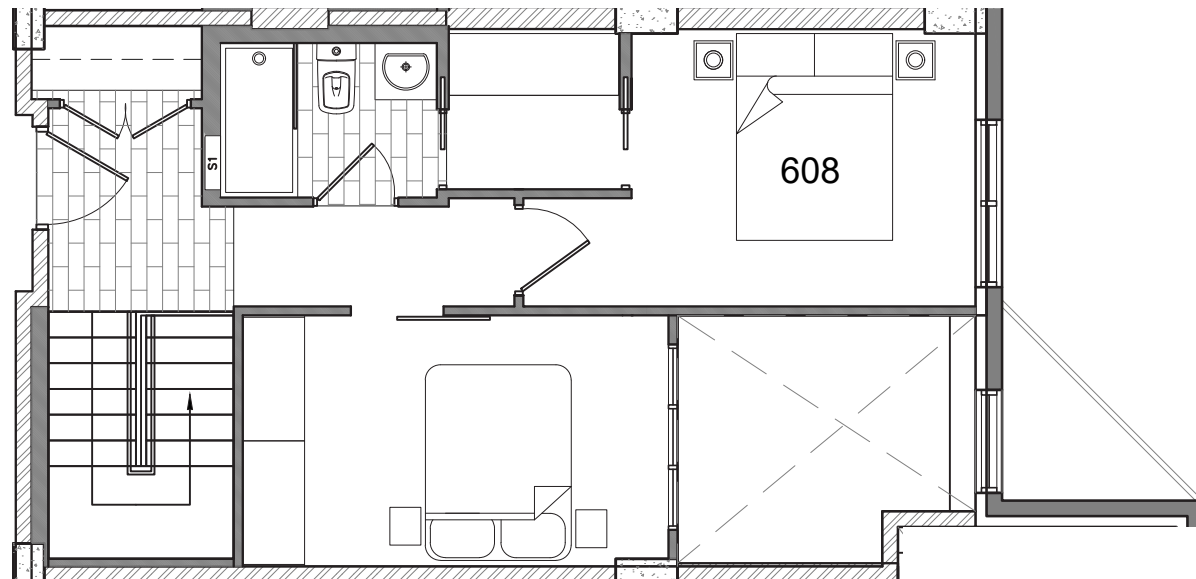

GRAFTON PARK

For Leasing Inquires
902-491-2910
902-423-2279
www.graftonparkliving.ca

GREENWOOD LANE INC.
developing real estate relationships
Property Manager

Loft Unit
607
2 BR
2 Bath
810 Sq Ft
2 storey

GRAFTON PARK

For Leasing Inquires
902-491-2910
902-423-2279
www.graftonparkliving.ca

Loft Unit
608
2 BR
2 Bath
925 Sq Ft
2 storey

GRAFTON PARK

For Leasing Inquires
902-491-2910
902-423-2279
www.graftonparkliving.ca