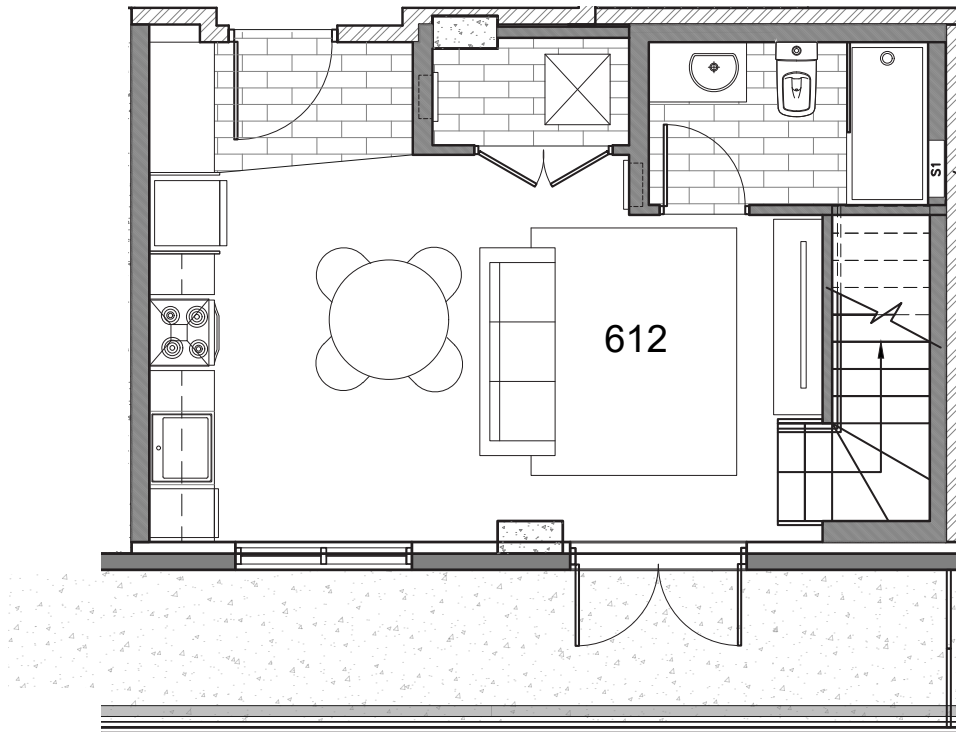

GRAFTON PARK

For Leasing Inquires
902-491-2910
902-423-2279
www.graftonparkliving.ca

Loft Unit
608
2 BR
2 Bath
925 Sq Ft
2 storey

GRAFTON PARK

For Leasing Inquires
902-491-2910
902-423-2279
www.graftonparkliving.ca

GRAFTON PARK

For Leasing Inquires
902-491-2910
902-423-2279
www.graftonparkliving.ca

GREENWOOD LANE INC.

developing real estate relationships

Property Manager

Loft Unit
613
2 BR
2 Bath
1075 Sq Ft
2 storey