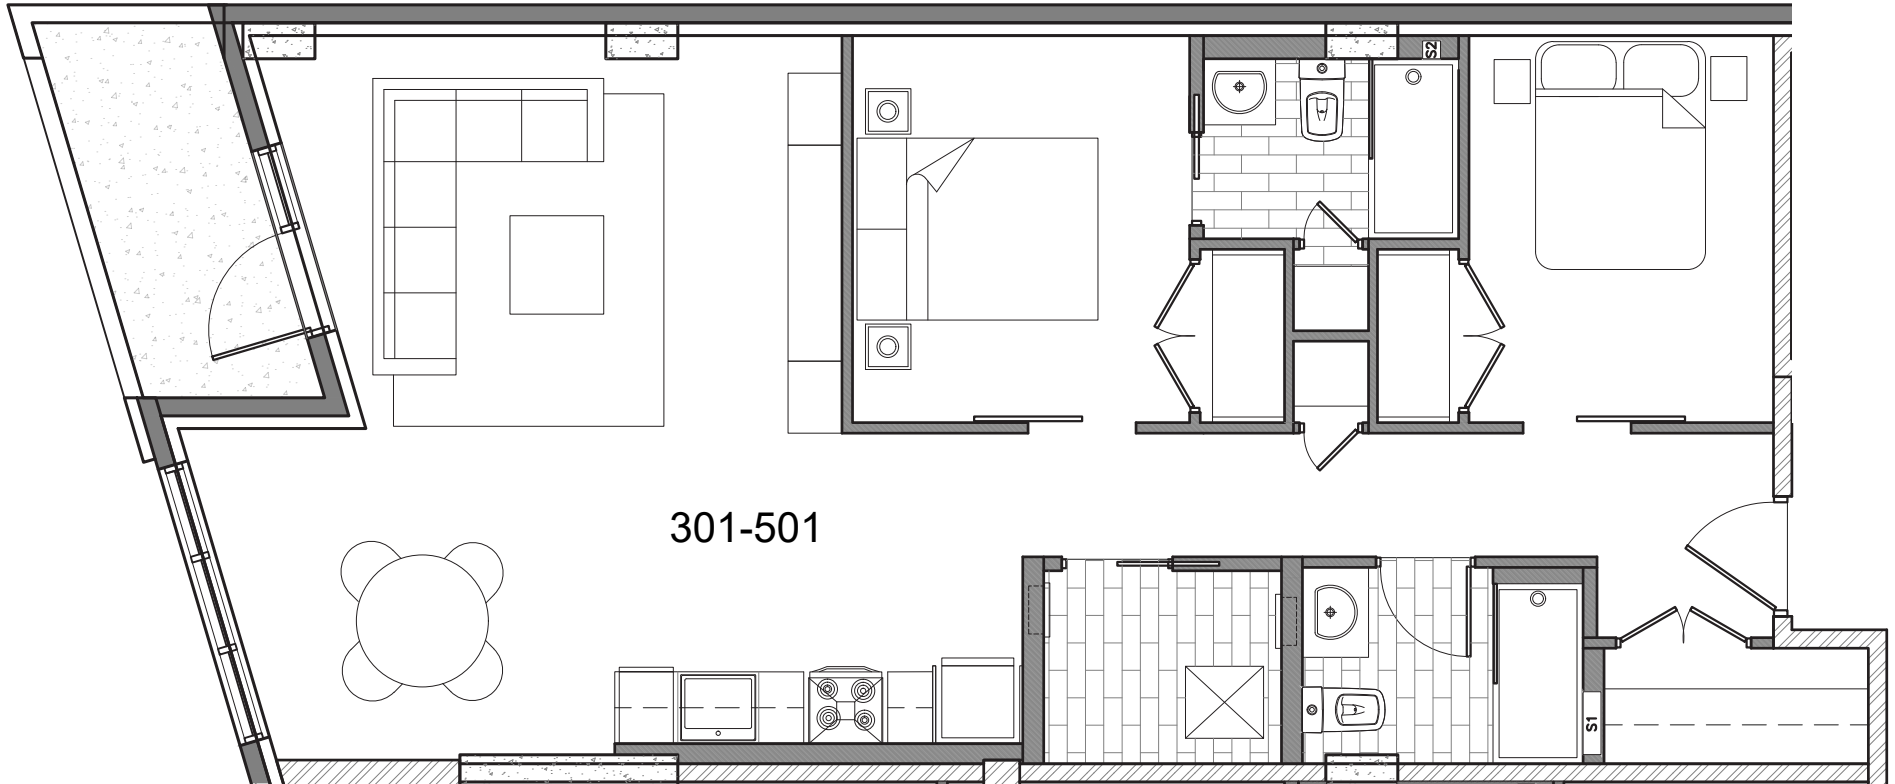

GRAFTON PARK

For Leasing Inquires
902-491-2910
902-423-2279
www.graftonparkliving.ca

GREENWOOD LANE INC.
developing real estate relationships
Property Manager

Units
301, 401, 501
2 BR
2 Bath
850 Sq Ft