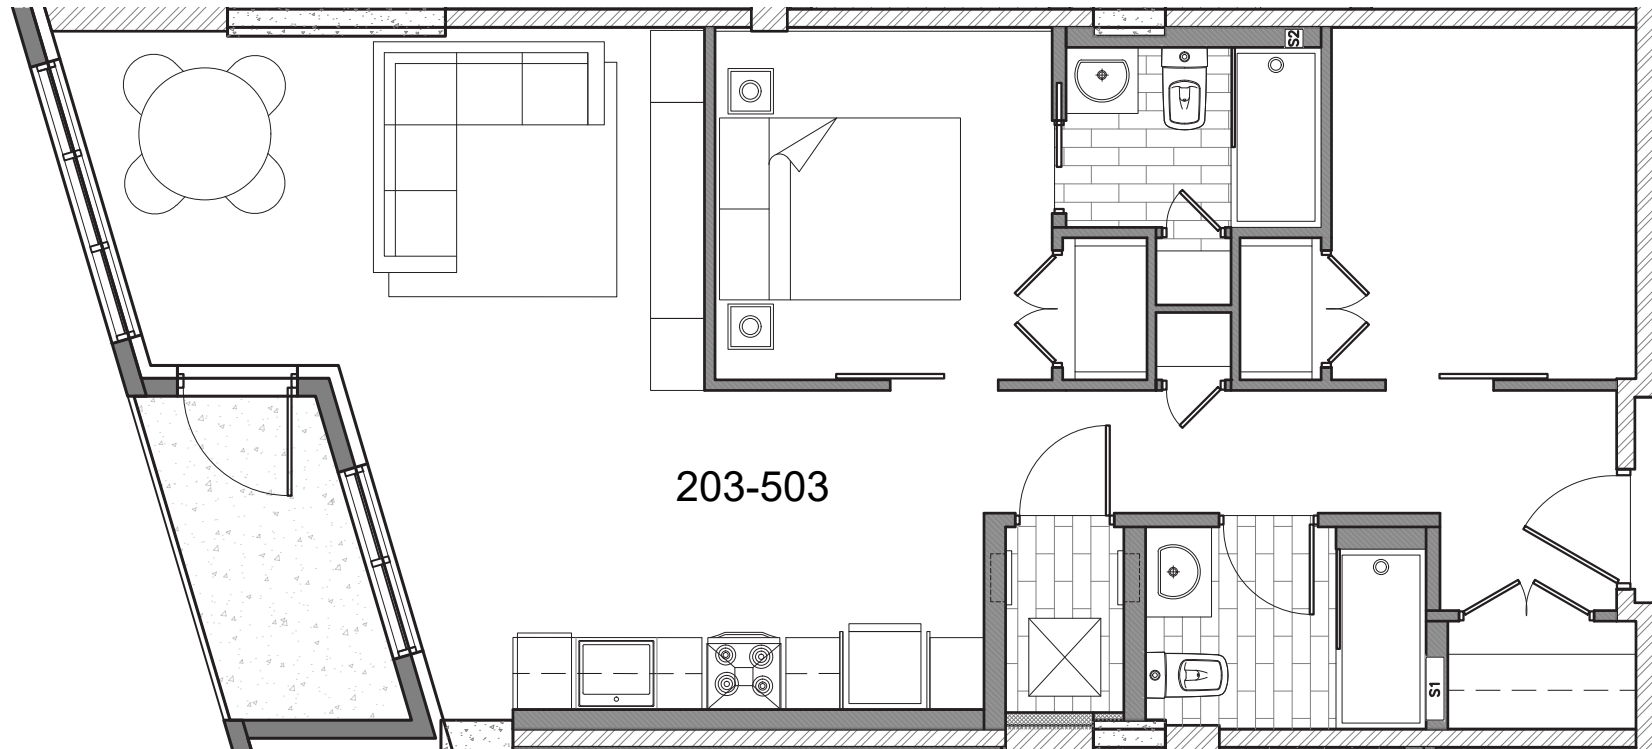

For Leasing Inquires
902-491-2910
902-423-2279
www.graftonparkliving.ca

GREENWOOD LANE INC.

developing real estate relationships

Property Manager

Units
203, 303, 403, 503
2 BR
2 Bath
745 Sq Ft

GRAFTON PARK