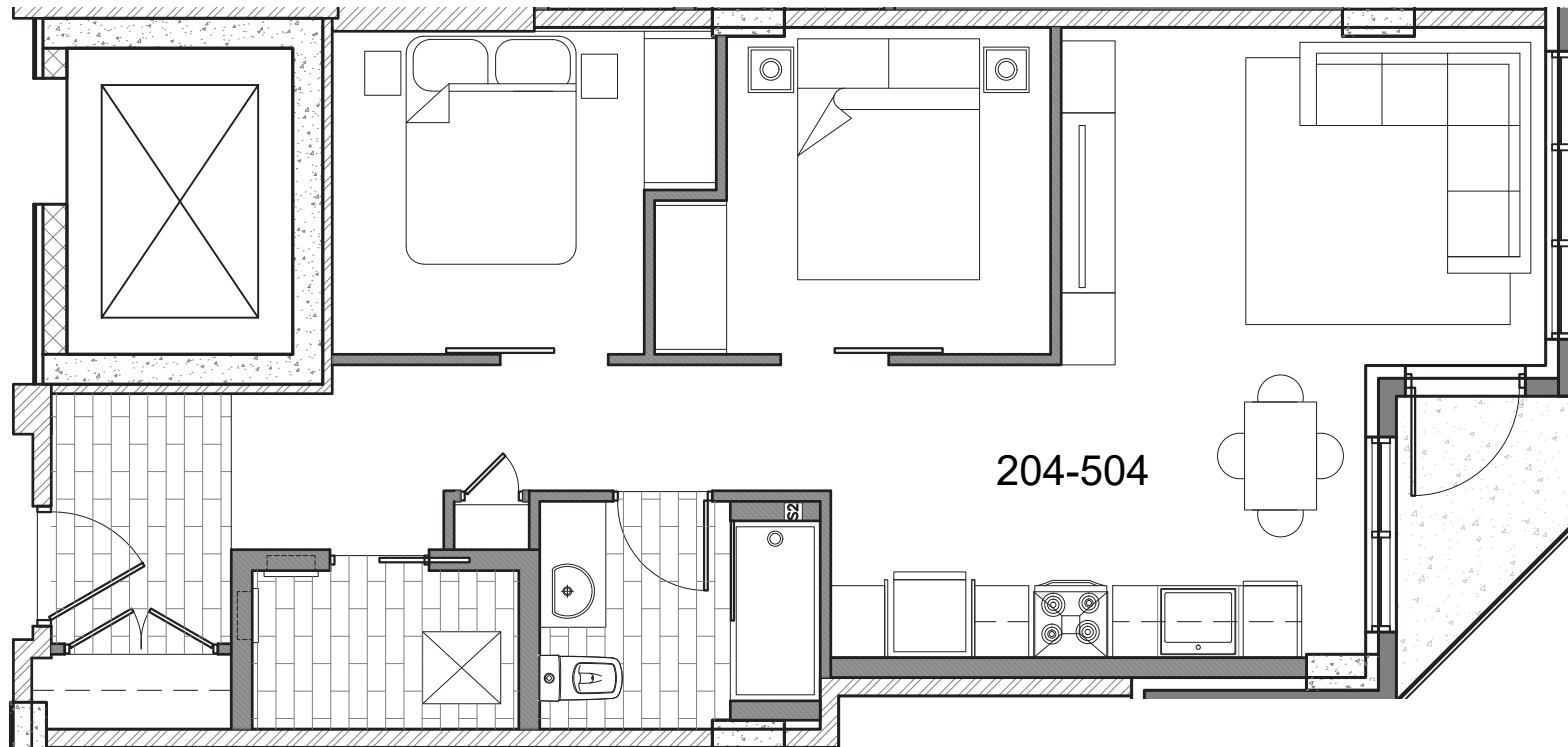

For Leasing Inquires
902-491-2910
902-423-2279
www.graftonparkliving.ca

GREENWOOD LANE INC.

developing real estate relationships

Property Manager

Units
203, 303, 403, 503
2 BR
2 Bath
745 Sq Ft

GRAFTON PARK

For Leasing Inquires
902-491-2910
902-423-2279
www.graftonparkliving.ca

GREENWOOD LANE INC.

developing real estate relationships

Property Manager

Units
204, 304, 404, 504
2 BR
1 Bath
655 Sq Ft