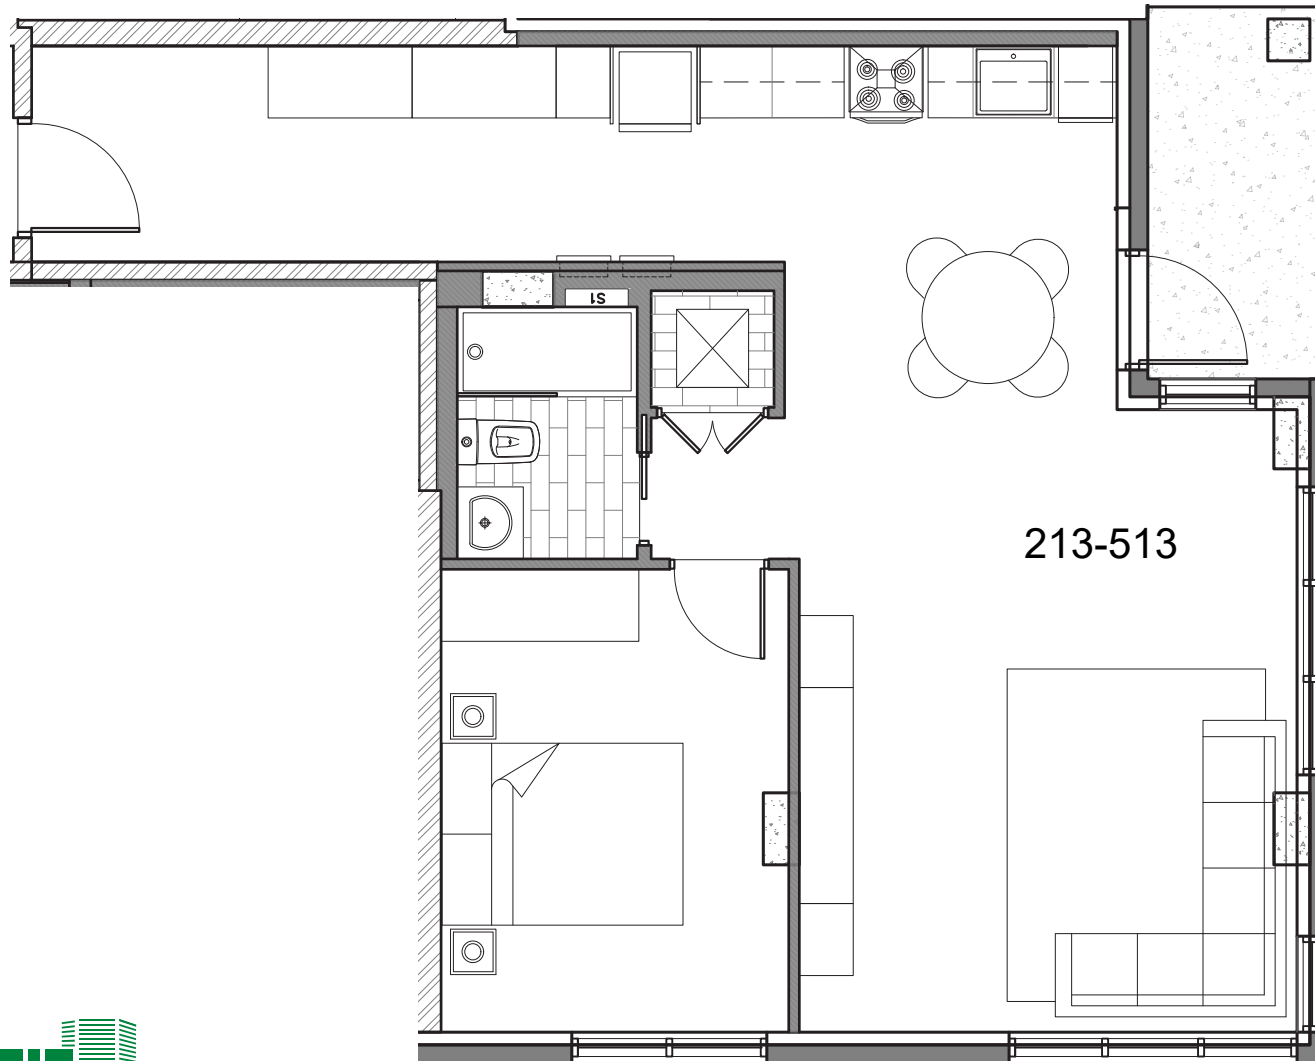

GREENWOOD LANE INC.

developing real estate relationships

Property Manager

Units
212, 312, 412, 512
1 BR
1 Bath
520 Sq Ft

GRAFTON PARK

For Leasing Inquires
902-491-2910
902-423-2279
www.graftonparkliving.ca