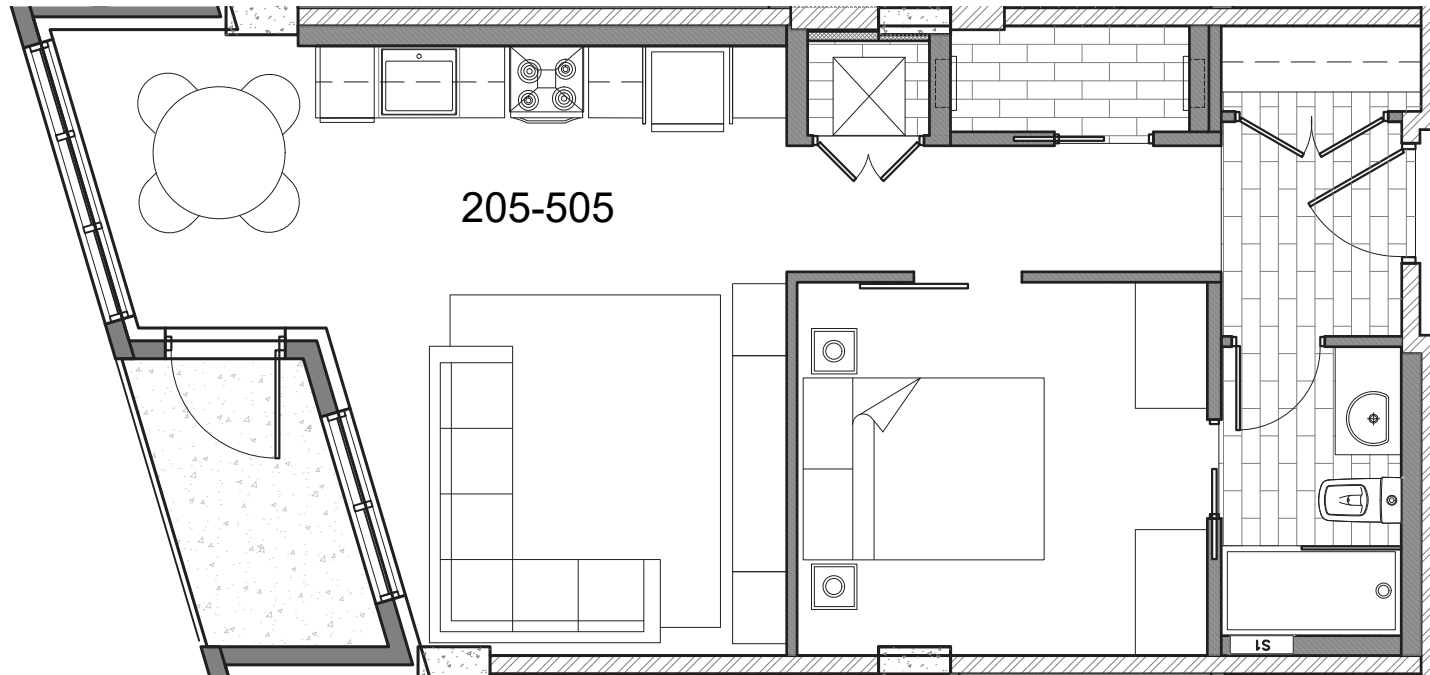

GREENWOOD LANE INC.

developing real estate relationships

Property Manager

Units
202, 302, 402, 502
1 BR
1 Bath
620 Sq Ft

GRAFTON PARK

For Leasing Inquires
902-491-2910
902-423-2279
www.graftonparkliving.ca