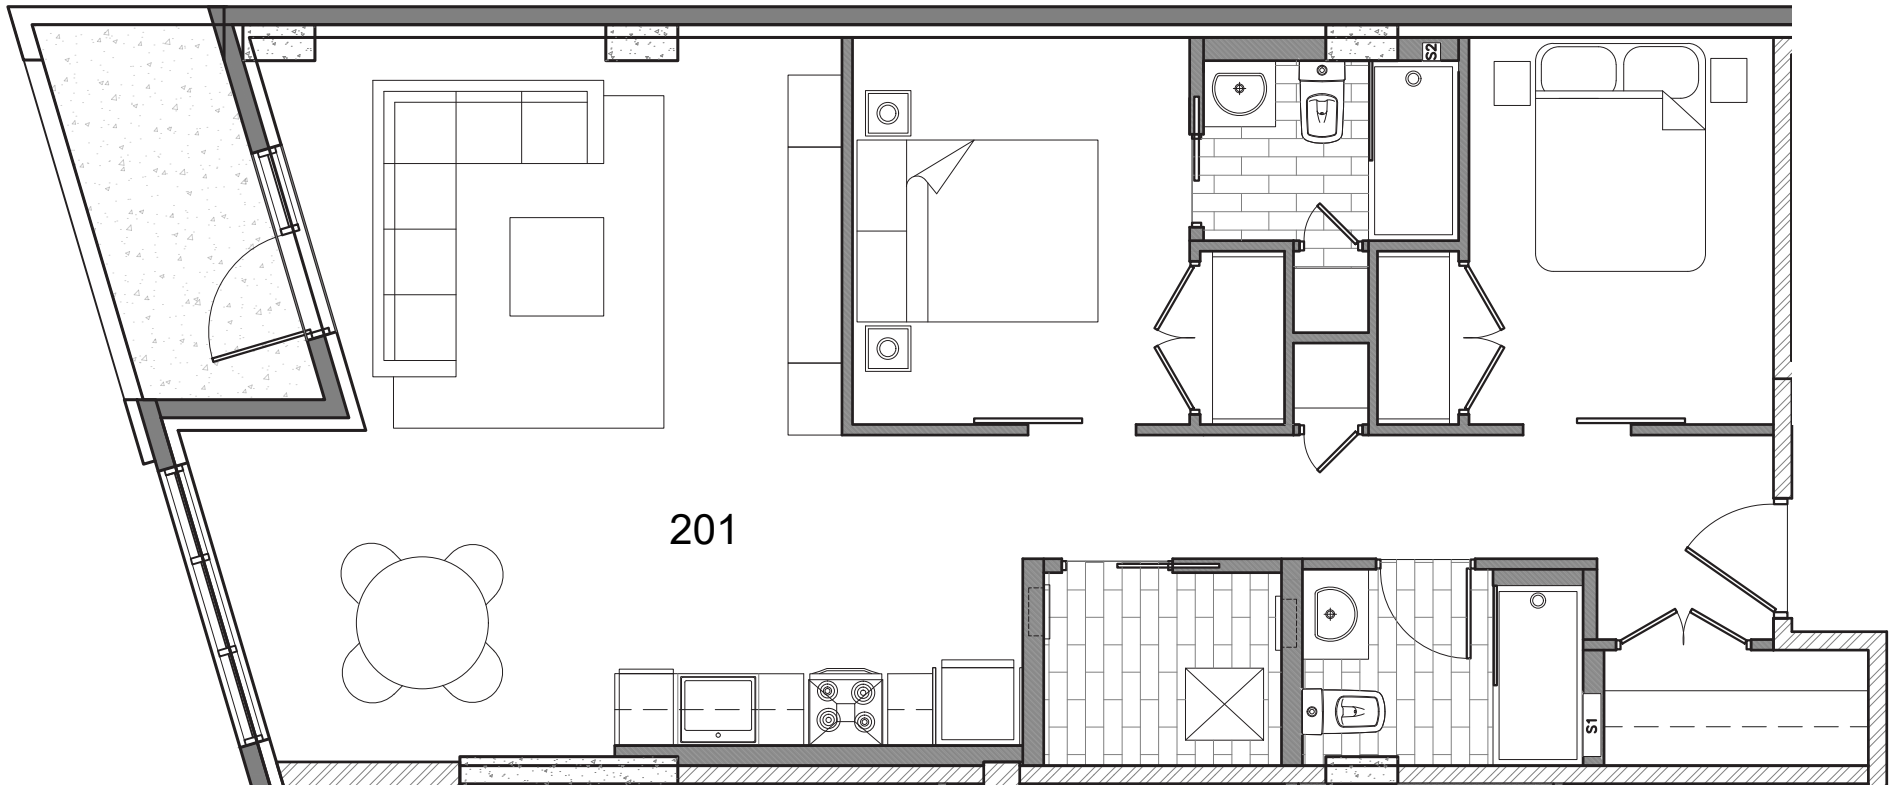

GRAFTON PARK

For Leasing Inquires
902-491-2910
902-423-2279
www.graftonparkliving.ca

GREENWOOD LANE INC.

developing real estate relationships

Property Manager

Unit
201
1 BR
1 Bath
655 Sq Ft