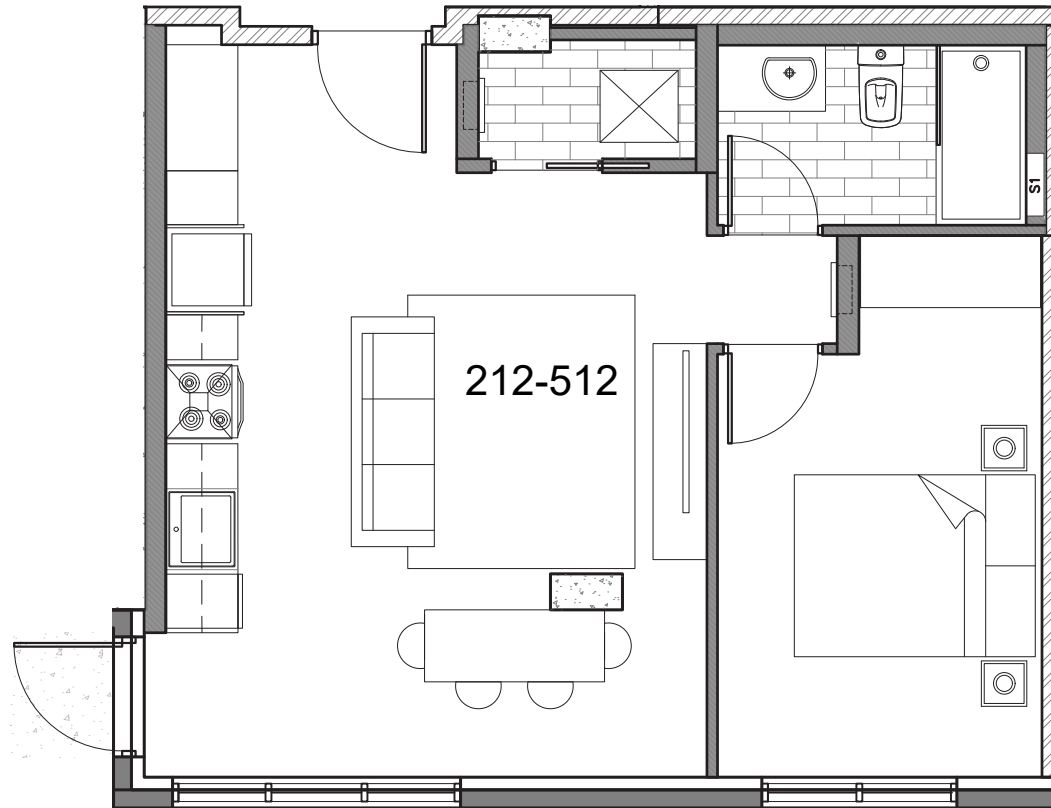

GREENWOOD LANE INC.

developing real estate relationships

Property Manager

Units
211, 311, 411, 511
1 BR
1 Bath
445 Sq Ft

GRAFTON PARK

For Leasing Inquires
902-491-2910
902-423-2279
www.graftonparkliving.ca