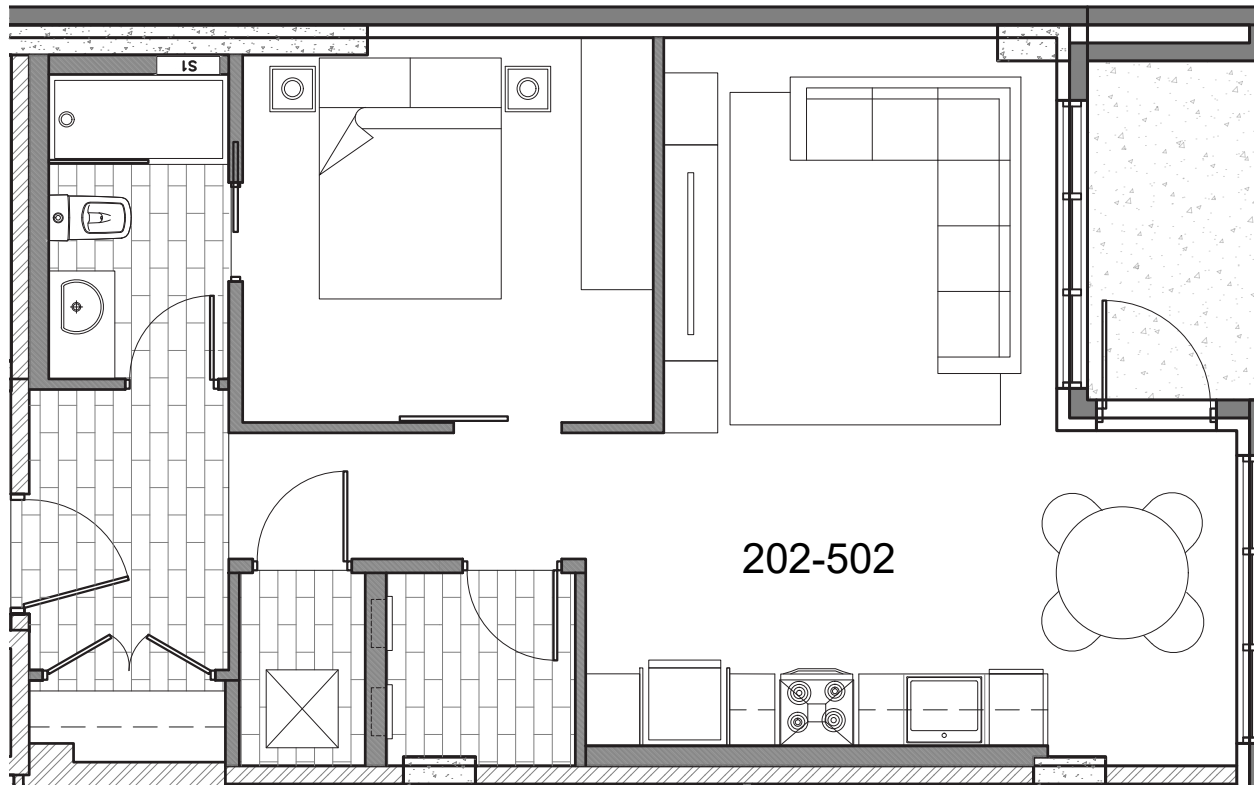

GREENWOOD LANE INC.

developing real estate relationships

Property Manager

Units
202, 302, 402, 502
1 BR
1 Bath
620 Sq Ft

GRAFTON PARK

For Leasing Inquires
902-491-2910
902-423-2279
www.graftonparkliving.ca