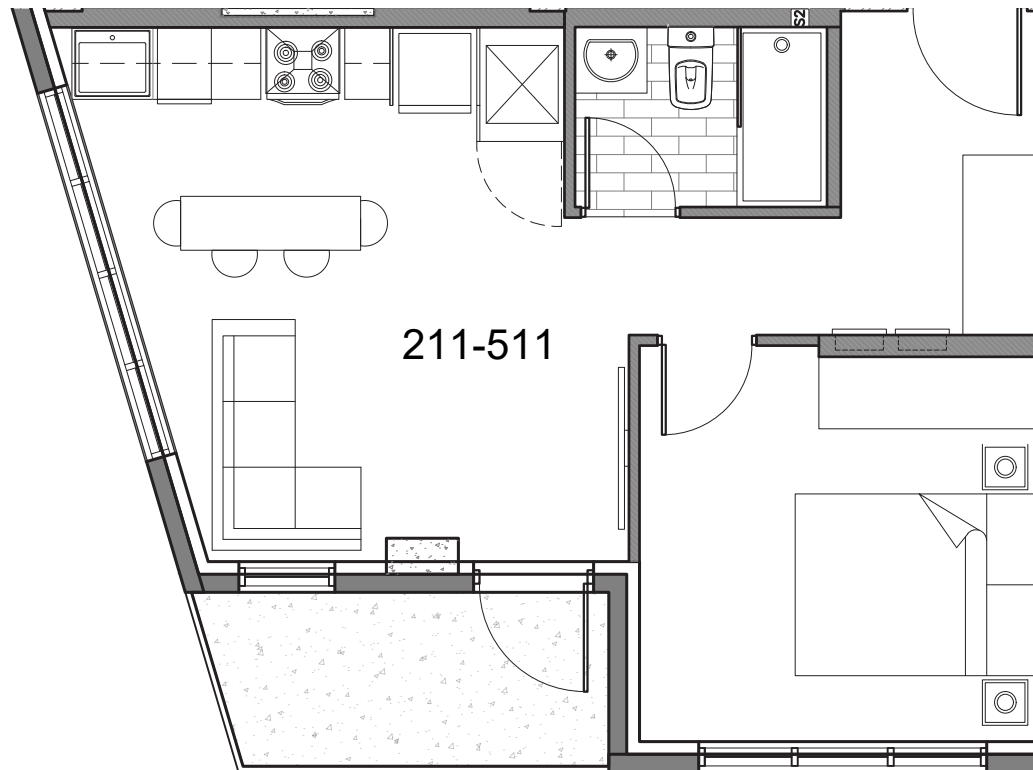

GREENWOOD LANE INC.

developing real estate relationships

Property Manager

Units
210, 310, 410, 510
1 BR
1 Bath
380 Sq Ft

GRAFTON PARK

For Leasing Inquires
902-491-2910
902-423-2279
www.graftonparkliving.ca