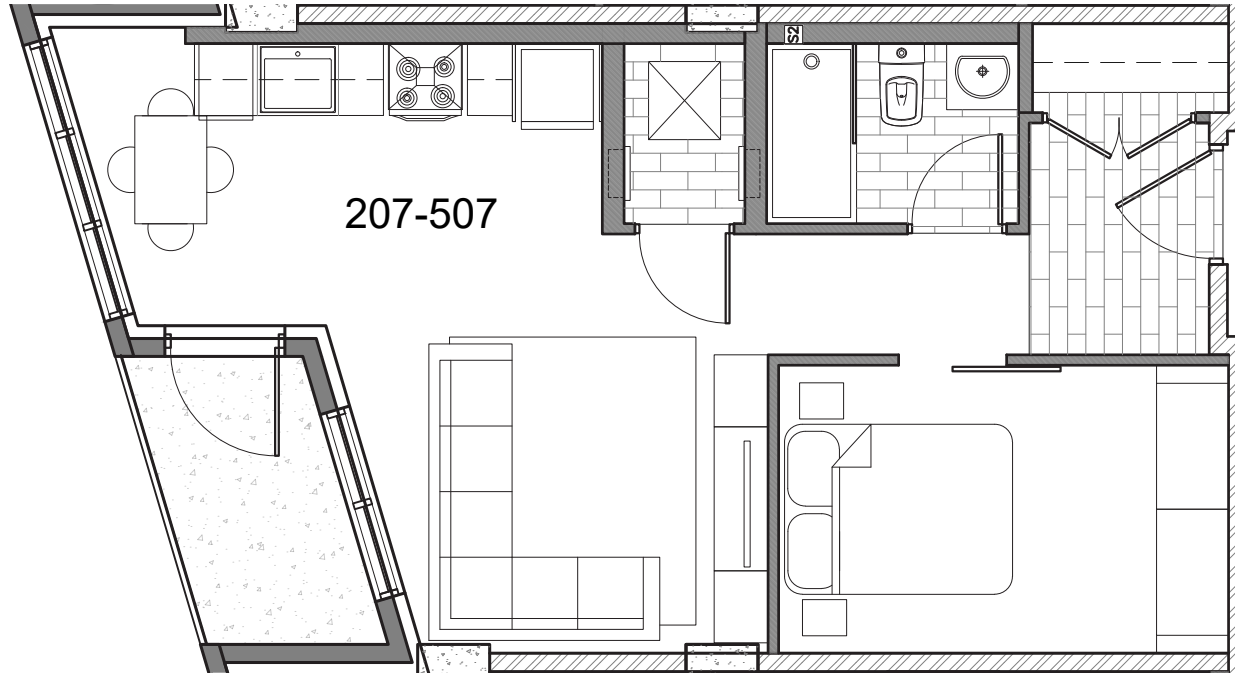

GREENWOOD LANE INC.

developing real estate relationships

Property Manager

Units
206, 306, 406, 506
1 BR
1 Bath
540 Sq Ft

GRAFTON PARK

For Leasing Inquires
902-491-2910
902-423-2279
www.graftonparkliving.ca