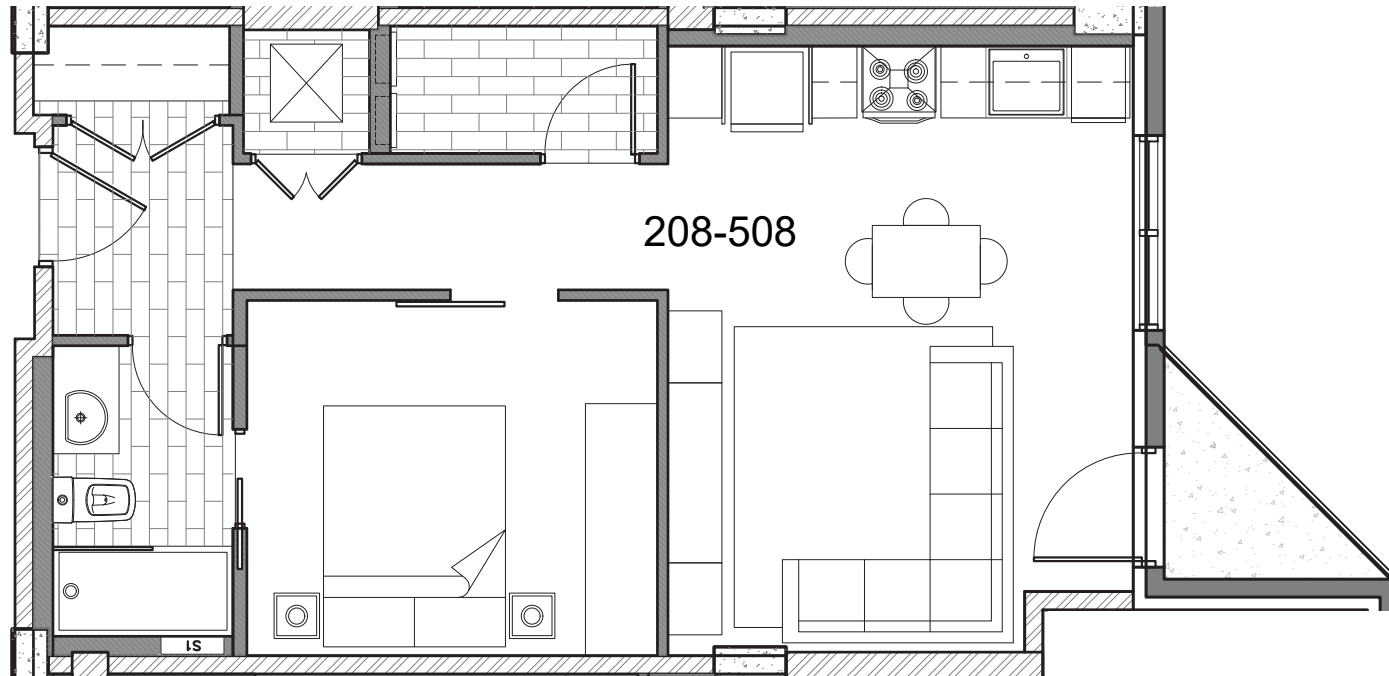

GREENWOOD LANE INC.

developing real estate relationships

Property Manager

Units
207, 307, 407, 507
1 BR
1 Bath
475 Sq Ft

GRAFTON PARK

For Leasing Inquires
902-491-2910
902-423-2279
www.graftonparkliving.ca