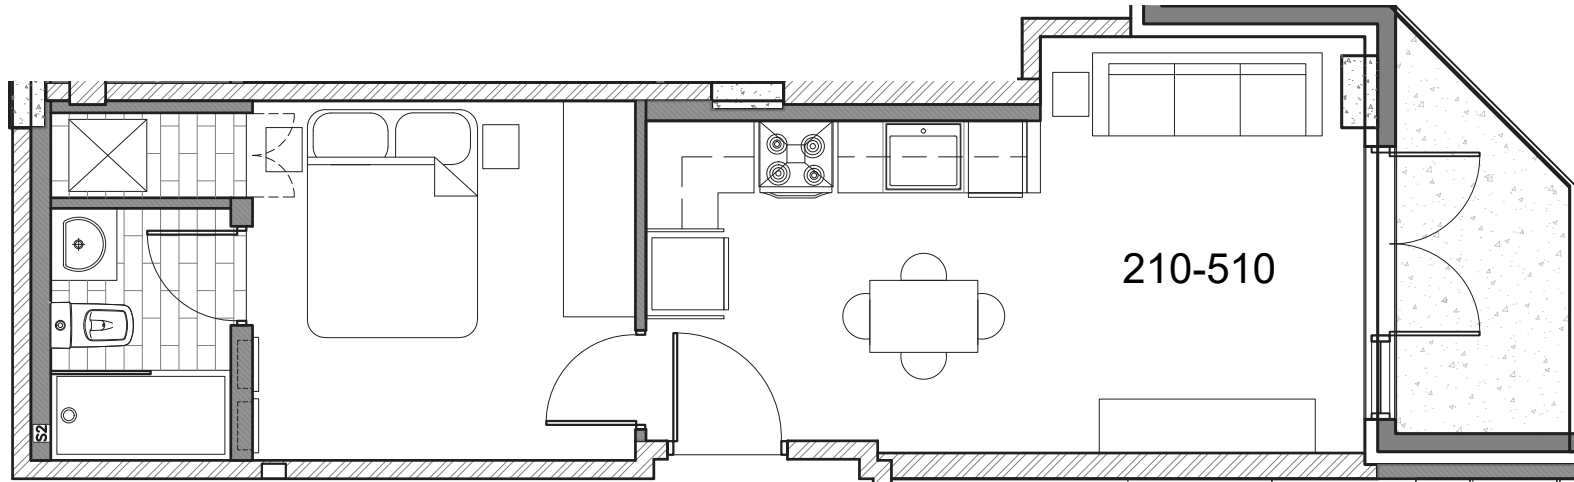

GREENWOOD LANE INC.

developing real estate relationships

Property Manager

Units
208, 308, 408, 508
1 BR
1 Bath
525 Sq Ft

GRAFTON PARK

For Leasing Inquires
902-491-2910
902-423-2279
www.graftonparkliving.ca