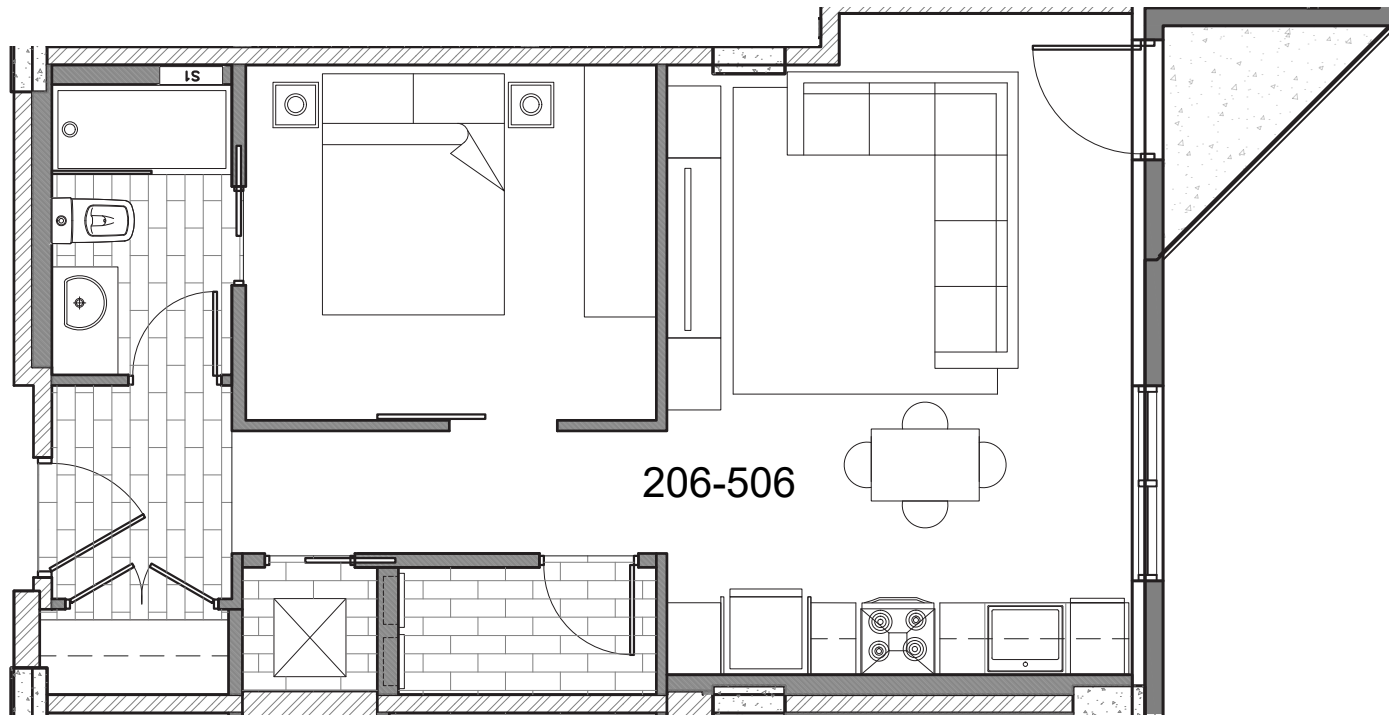

GREENWOOD LANE INC.

developing real estate relationships

Property Manager

Units
205, 305, 405, 505
1 BR
1 Bath
570 Sq Ft

GRAFTON PARK

For Leasing Inquires
902-491-2910
902-423-2279
www.graftonparkliving.ca